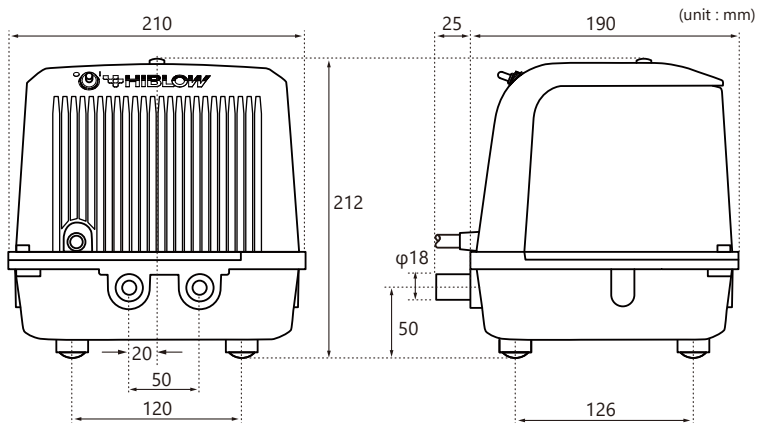

Medium capacity air pump  
**DUO-60/80**

- Pressure type
- Easy restart by micro switch
- Two directional control valve
- No need of grounding
- Outdoor (Rainproof) use

**Applications**

- Septic tank (biological contact aeration)
- Air injection for bubble bath
- Small capacity compressor

**Dimensions**

**Specifications**

	DUO-60		DUO-80	
Rated voltage [ V ]	AC120 / 230			
Power frequency [ Hz ]	50	60	50	60
Rated pressure [ kPa ]	14.7			
Airflow volume [ L/min ]	60		80	
Power consumption [ W ]	39		58	
Sound level [ dBA ]	35			
Weight [ kg ]	6			