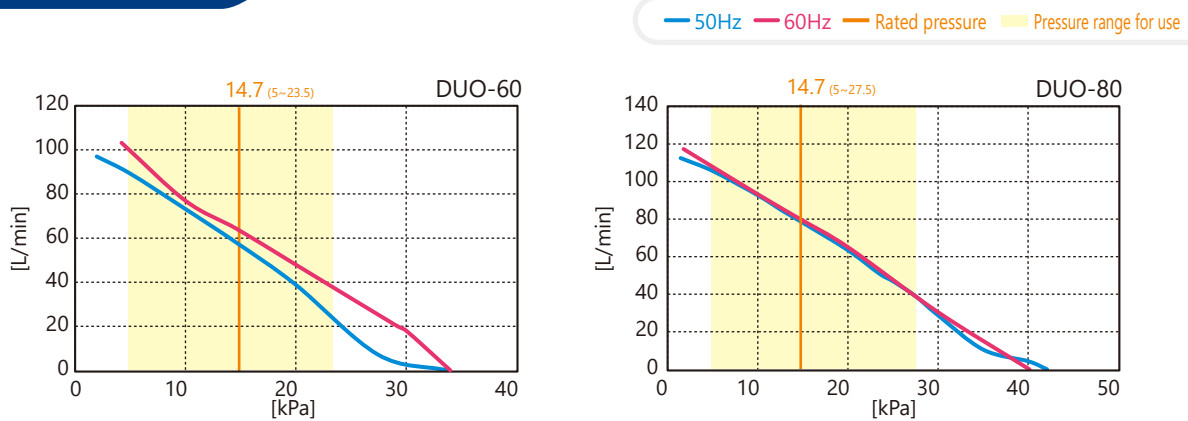

Medium capacity air pump  
**DUO-60/80**

- Pressure type
- Easy restart by micro switch
- Two directional control valve
- No need of grounding
- Outdoor (Rainproof) use

**Applications**

- Septic tank (biological contact aeration)
- Air injection for bubble bath
- Small capacity compressor

**Dimensions**

**Specifications**

	DUO-60		DUO-80	
Rated voltage [ V ]	AC120 / 230			
Power frequency [ Hz ]	50	60	50	60
Rated pressure [ kPa ]	14.7			
Airflow volume [ L/min ]	60		80	
Power consumption [ W ]	39		58	
Sound level [ dBA ]	35			
Weight [ kg ]	6			

**Performance Curve**

\* All characteristics values are only for reference, and are not guaranteed values.  
\* Note that the operating temperature for our pumps is 41°F(5°C) to 104°F(40°C).